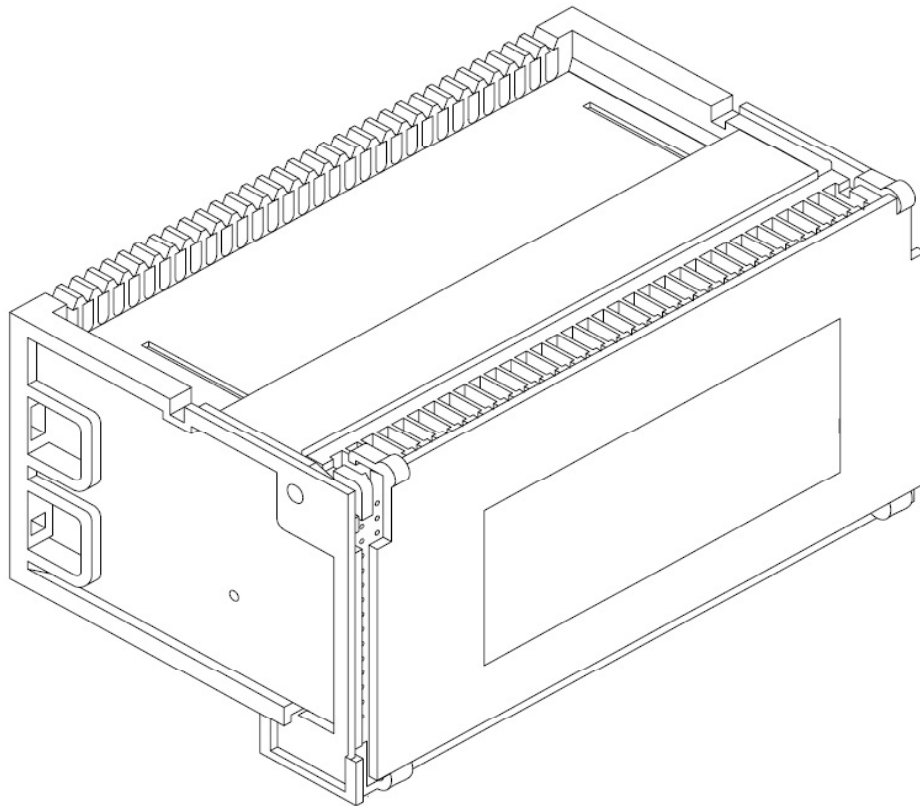

ULTIMATE 512 BR STYLE MDF BLOCK
BRC-0825-263-B61-1
 HIGH SPEED 100 PAIR, 50 POS, FEMALE CONNECTORIZED

CONNECTOR PIN DESIGNATION

A B C D

DESIGNATION LABEL P/N: DSG-0209-000-LAB-2.

CSI Technologies Inc.
 73 Daniel Webster Hwy.
 Belmont, NH. 03837
 USA

Tel: 1-(877) 671-2218
 Fax: (603)524-3735
 Email: customerservice@gotocsitech.com

Specifications	
Block Style	BR - TYPE 89
Pin Grid	8 by 25
Pairs	100
Contacts	200
Connector Style	.085 Champ
Connector Gender	Female
Block Color	Gray
Material	Fiber Reinforced Polycarbonate
Overall Dimensions:	7 7/8" Wide
	3 1/2" Tall
	4 1/2" Deep