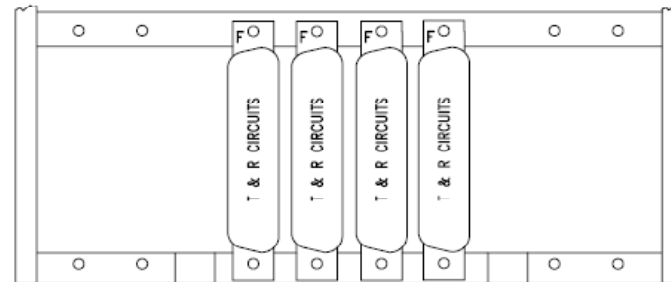

ULTIMATE 512 BR STYLE MDF BLOCK
BRC-0825-263-B61-1
 HIGH SPEED 100 PAIR, 50 POS, FEMALE CONNECTORIZED

CONNECTOR PIN DESIGNATION

A B C D

DESIGNATION LABEL P/N: DSG-0209-000-LAB-2.

CSI Technologies Inc.
 73 Daniel Webster Hwy.
 Belmont, NH. 03837
 USA

Tel: 1-(877) 671-2218
 Fax: (603)524-3735
 Email: customerservice@gotocsitech.com

Specifications	
Block Style	BR - TYPE 89
Pin Grid	8 by 25
Pairs	100
Contacts	200
Connector Style	.085 Champ
Connector Gender	Female
Block Color	Gray
Material	Fiber Reinforced Polycarbonate
Overall Dimensions:	7 7/8" Wide
	3 1/2" Tall
	4 1/2" Deep