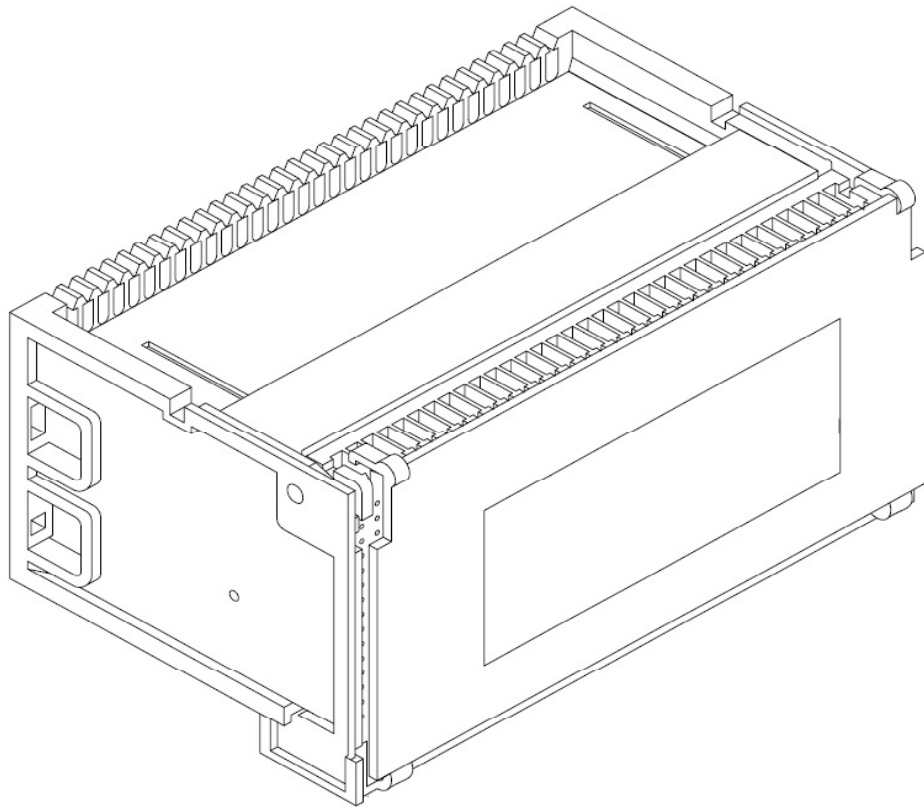

ULTIMATE 512 BR STYLE MDF BLOCK
BRC-1225-294-P00-1
 HIGH SPEED 150 PAIR, 50 POS, FEMALE CONNECTORIZED

CONNECTOR PIN DESIGNATION

CSI Technologies Inc.
 73 Daniel Webster Hwy.
 Belmont, NH. 03837
 USA

Tel: 1-(877) 671-2218
 Fax: (603)524-3735
 Email: customerservice@gotocsitech.com

Specifications	
Block Style	BR - TYPE 89
Pin Grid	12 by 25
Pairs	150
Contacts	300
Connector Style	.085 Champ
Connector Gender	Female
Block Color	Gray
Material	Fiber Reinforced Polycarbonate
Overall Dimensions:	7 7/8" Wide
	3 1/2" Tall
	4 1/2" Deep