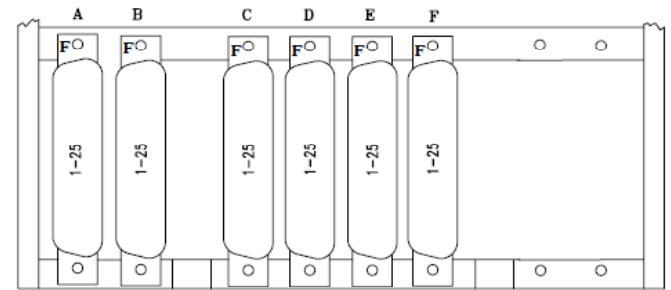

ULTIMATE 512 BR STYLE MDF BLOCK
BRC-1225-294-P00-1
 HIGH SPEED 150 PAIR, 50 POS, FEMALE CONNECTORIZED

CONNECTOR PIN DESIGNATION

CSI Technologies Inc.
 73 Daniel Webster Hwy.
 Belmont, NH. 03837
 USA

Tel: 1-(877) 671-2218
 Fax: (603)524-3735
 Email: customerservice@gotocsitech.com

Specifications	
Block Style	BR - TYPE 89
Pin Grid	12 by 25
Pairs	150
Contacts	300
Connector Style	.085 Champ
Connector Gender	Female
Block Color	Gray
Material	Fiber Reinforced Polycarbonate
Overall Dimensions:	7 7/8" Wide
	3 1/2" Tall
	4 1/2" Deep