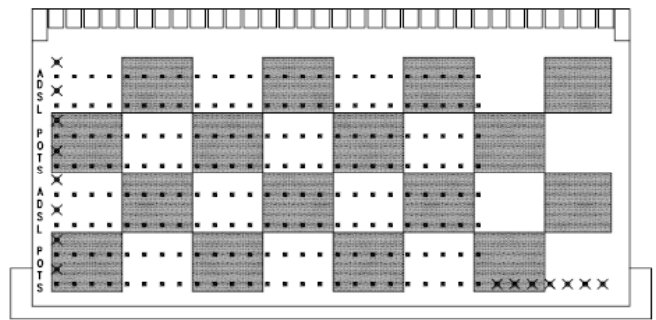

ULTIMATE 512 BR STYLE MDF BLOCK
BRS-0825-135-P00-1
 100 PAIR, 50 POS, MALE CONNECTORIZED

CONNECTOR PIN DESIGNATION
 A B C D

Specifications	
Block Style	BR - TYPE 89
Pin Grid	.08 by 25
Pairs	100
Contacts	200
Connector Style	.085 Champ
Connector Gender	Male
Block Color	Gray
Material	Fiber Reinforced Polycarbonate
Overall Dimensions:	7 7/8" Wide
	3 1/2" Tall
	4 1/2" Deep