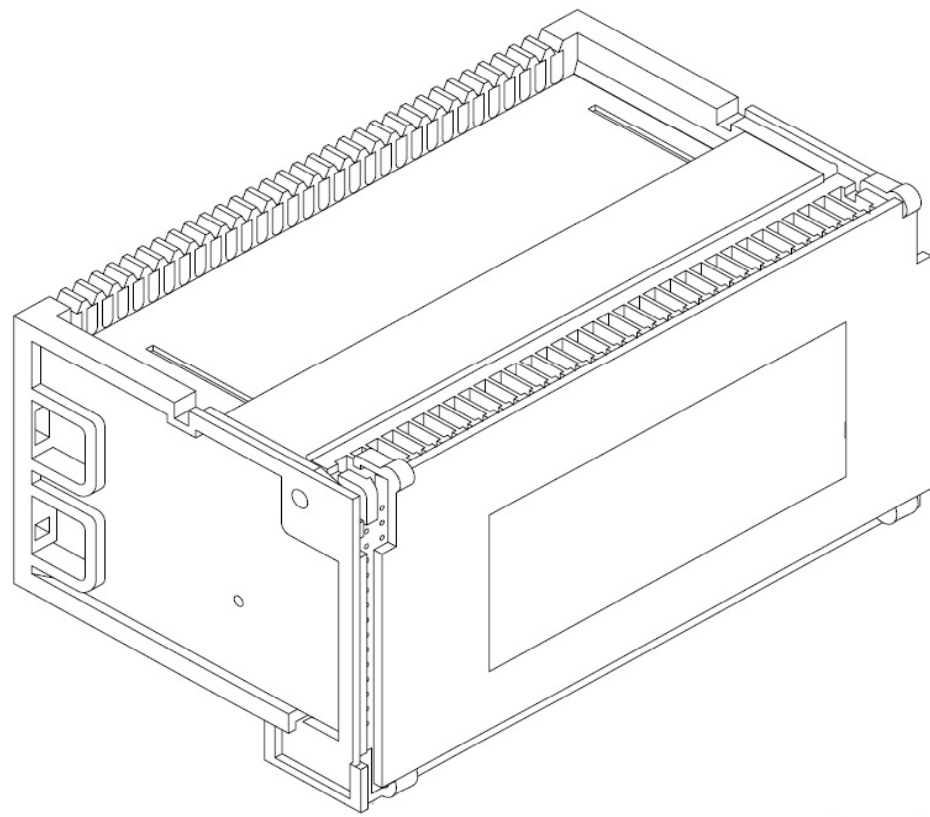

ULTIMATE 512 BR STYLE MDF BLOCK
BRS-0825-135-P00-1
 100 PAIR, 50 POS, MALE CONNECTORIZED

CONNECTOR PIN DESIGNATION
 A B C D

Specifications	
Block Style	BR - TYPE 89
Pin Grid	.08 by 25
Pairs	100
Contacts	200
Connector Style	.085 Champ
Connector Gender	Male
Block Color	Gray
Material	Fiber Reinforced Polycarbonate
Overall Dimensions:	7 7/8" Wide
	3 1/2" Tall
	4 1/2" Deep