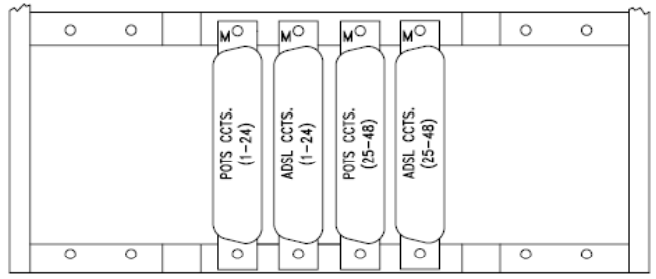

ULTIMATE 512 BR STYLE MDF BLOCK
BRS-0825-135-P00-1
 100 PAIR, 50 POS, MALE CONNECTORIZED

CONNECTOR PIN DESIGNATION
 A B C D

Specifications	
Block Style	BR - TYPE 89
Pin Grid	.08 by 25
Pairs	100
Contacts	200
Connector Style	.085 Champ
Connector Gender	Male
Block Color	Gray
Material	Fiber Reinforced Polycarbonate
Overall Dimensions:	7 7/8" Wide
	3 1/2" Tall
	4 1/2" Deep