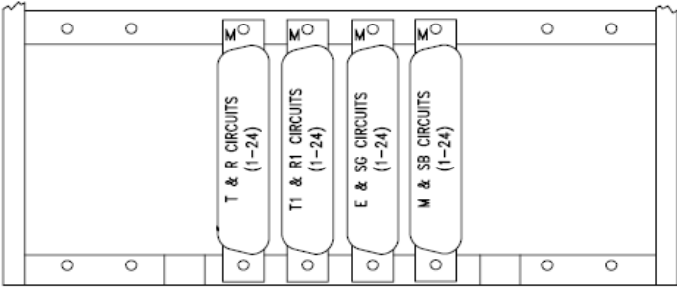

ULTIMATE 512 BR STYLE MDF BLOCK  
**BRS-0825-163-B14-1**  
 100 PAIR, 50 POS, MALE CONNECTORIZED

CONNECTOR PIN DESIGNATION

A B C D

Specifications	
Block Style	BR - TYPE 89
Pin Grid	08 by 25
Pairs	100
Contacts	200
Connector Style	.085 Champ
Connector Gender	Male
Block Color	Gray
Material	Fiber Reinforced Polycarbonate
Overall Dimensions:	7 7/8" Wide
	3 1/2" Tall
	4 1/2" Deep