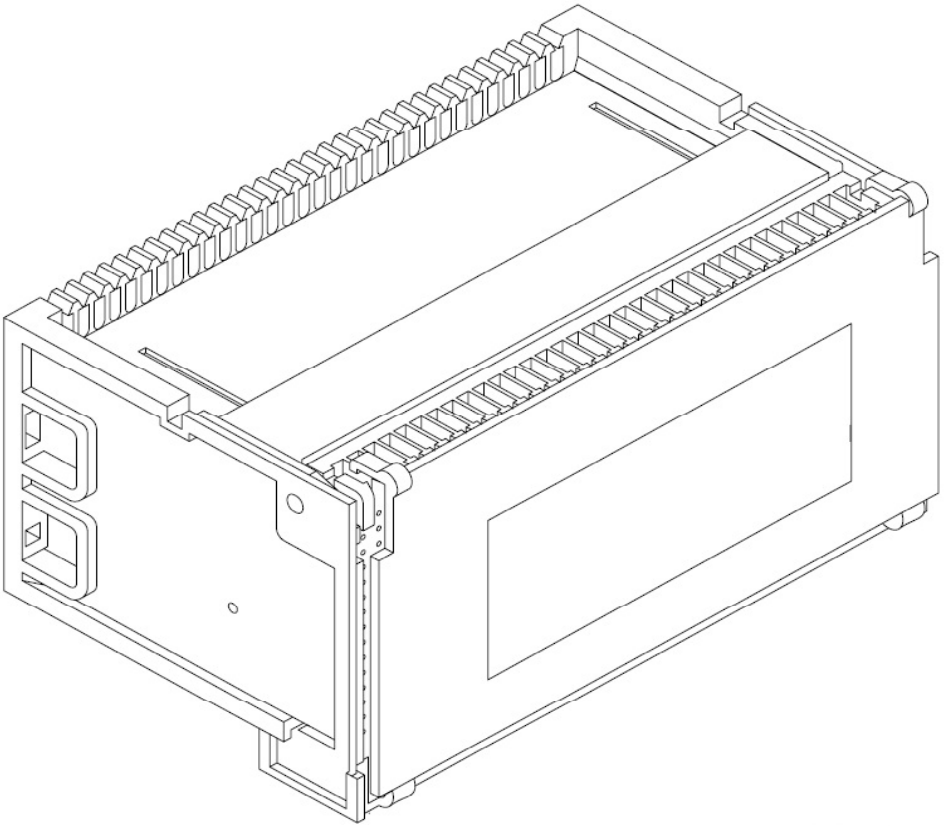

ULTIMATE 512 BR STYLE MDF BLOCK  
**BRS-0825-163-B14-1**  
 100 PAIR, 50 POS, MALE CONNECTORIZED

CONNECTOR PIN DESIGNATION

A B C D

Specifications	
Block Style	BR - TYPE 89
Pin Grid	08 by 25
Pairs	100
Contacts	200
Connector Style	.085 Champ
Connector Gender	Male
Block Color	Gray
Material	Fiber Reinforced Polycarbonate
Overall Dimensions:	7 7/8" Wide
	3 1/2" Tall
	4 1/2" Deep