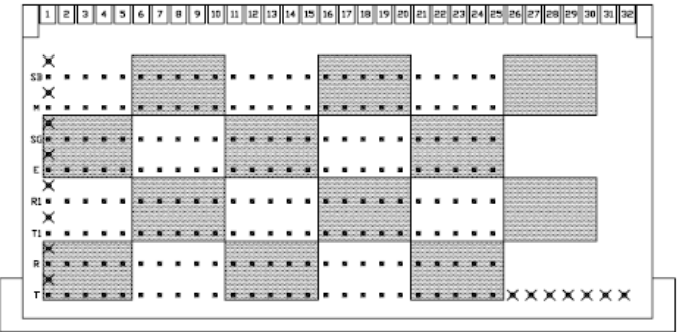

ULTIMATE 512 BR STYLE MDF BLOCK  
**BRS-0825-163-B14-1**  
 100 PAIR, 50 POS, MALE CONNECTORIZED

CONNECTOR PIN DESIGNATION

A B C D

Specifications	
Block Style	BR - TYPE 89
Pin Grid	08 by 25
Pairs	100
Contacts	200
Connector Style	.085 Champ
Connector Gender	Male
Block Color	Gray
Material	Fiber Reinforced Polycarbonate
Overall Dimensions:	7 7/8" Wide
	3 1/2" Tall
	4 1/2" Deep