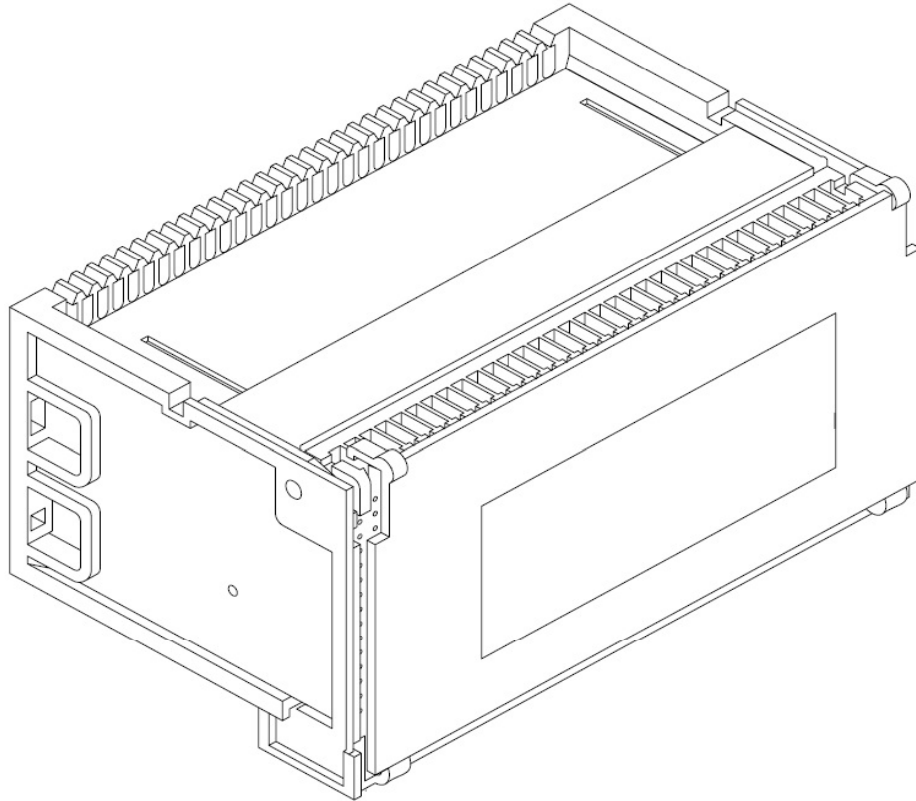

ULTIMATE 512 BR STYLE MDF BLOCK
BRS-0825-223-B00-1
 100 PAIR, 50 POS, FEMALE CONNECTORIZED

CONNECTOR PIN DESIGNATION
 A B C D

Specifications	
Block Style	BR - TYPE 89
Pin Grid	08 by 25
Pairs	100
Contacts	200
Connector Style	.085 Champ
Connector Gender	Female
Block Color	Gray
Material	Fiber Reinforced Polycarbonate
Overall Dimensions:	7 7/8" Wide
	3 1/2" Tall
	4 1/2" Deep