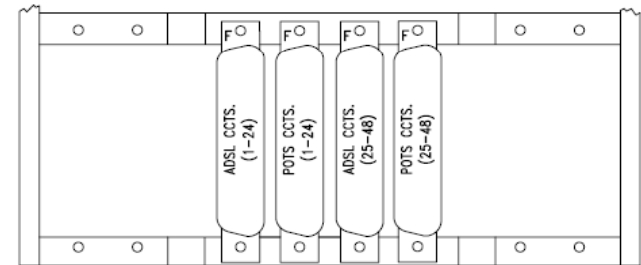

ULTIMATE 512 BR STYLE MDF BLOCK
BRS-0825-223-B00-1
 100 PAIR, 50 POS, FEMALE CONNECTORIZED

CONNECTOR PIN DESIGNATION
 A B C D

Specifications	
Block Style	BR - TYPE 89
Pin Grid	08 by 25
Pairs	100
Contacts	200
Connector Style	.085 Champ
Connector Gender	Female
Block Color	Gray
Material	Fiber Reinforced Polycarbonate
Overall Dimensions:	7 7/8" Wide
	3 1/2" Tall
	4 1/2" Deep