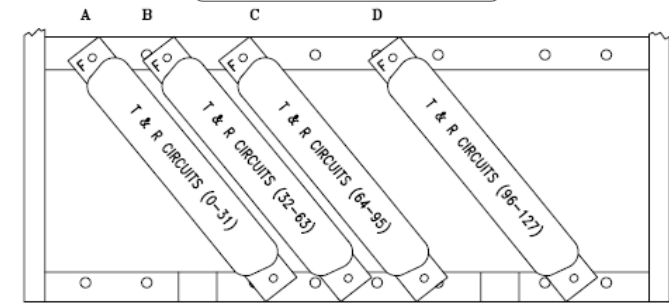

ULTIMATE 512 BR STYLE MDF BLOCK  
**BRS-0832-222-116-2**  
 128 PAIR, 64POS, FEMALE CONNECTORIZED BLOCK

CONNECTOR PIN DESIGNATION

CSI Technologies Inc.  
 73 Daniel Webster Hwy.  
 Belmont, NH. 03837  
 USA

Tel: 1-(877) 671-2218  
 Fax: (603)524-3735  
 Email: [customerservice@gotocsitech.com](mailto:customerservice@gotocsitech.com)

Specifications	
Block Style	BR - TYPE 89
Pin Grid	08 by 32
Pairs	128
Contacts	256
Connector Style	.085 Champ
Connector Gender	Female
Block Color	Gray
Material	Fiber Reinforced Polycarbonate
Overall Dimensions:	7 7/8" Wide
	3 1/2" Tall
	4 1/2" Deep