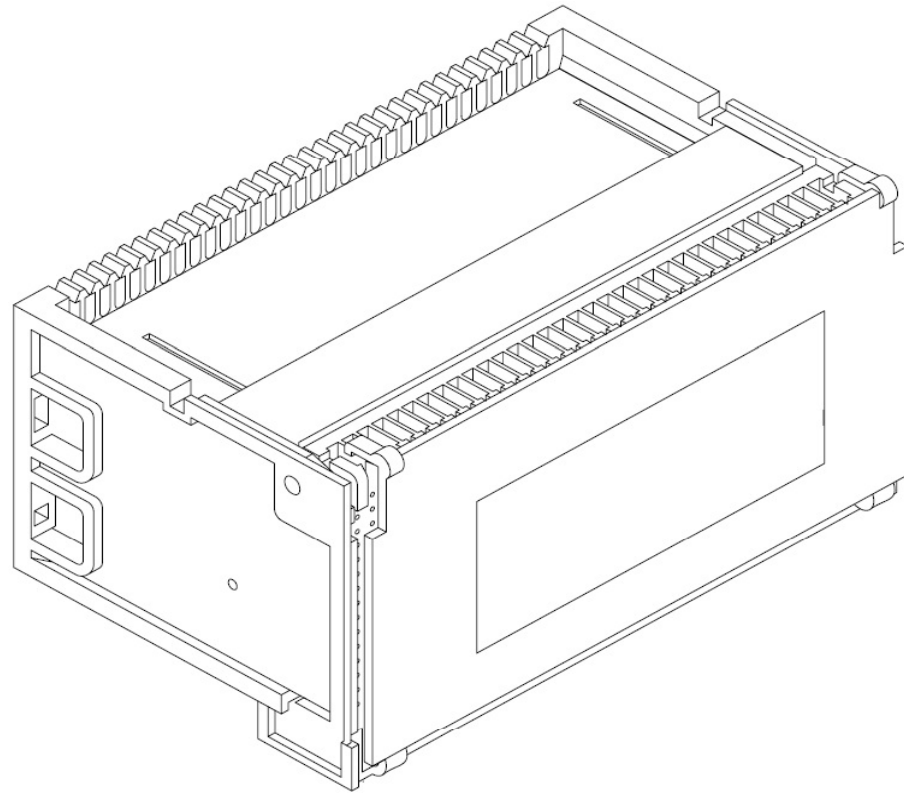

ULTIMATE 512 BR STYLE MDF BLOCK  
**BRS-0832-222-116-2**  
 128 PAIR, 64POS, FEMALE CONNECTORIZED BLOCK

CONNECTOR PIN DESIGNATION

CSI Technologies Inc.  
 73 Daniel Webster Hwy.  
 Belmont, NH. 03837  
 USA

Tel: 1-(877) 671-2218  
 Fax: (603)524-3735  
 Email: [customerservice@gotocsitech.com](mailto:customerservice@gotocsitech.com)

Specifications	
Block Style	BR - TYPE 89
Pin Grid	08 by 32
Pairs	128
Contacts	256
Connector Style	.085 Champ
Connector Gender	Female
Block Color	Gray
Material	Fiber Reinforced Polycarbonate
Overall Dimensions:	7 7/8" Wide
	3 1/2" Tall
	4 1/2" Deep