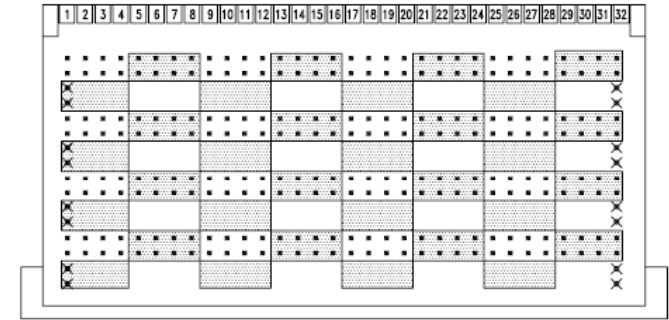

ULTIMATE 512 BR STYLE MDF BLOCK  
**BRS-0832-222-116-2**  
 128 PAIR, 64POS, FEMALE CONNECTORIZED BLOCK

CONNECTOR PIN DESIGNATION

CSI Technologies Inc.  
 73 Daniel Webster Hwy.  
 Belmont, NH. 03837  
 USA

Tel: 1-(877) 671-2218  
 Fax: (603)524-3735  
 Email: [customerservice@gotocsitech.com](mailto:customerservice@gotocsitech.com)

Specifications	
Block Style	BR - TYPE 89
Pin Grid	08 by 32
Pairs	128
Contacts	256
Connector Style	.085 Champ
Connector Gender	Female
Block Color	Gray
Material	Fiber Reinforced Polycarbonate
Overall Dimensions:	7 7/8" Wide
	3 1/2" Tall
	4 1/2" Deep