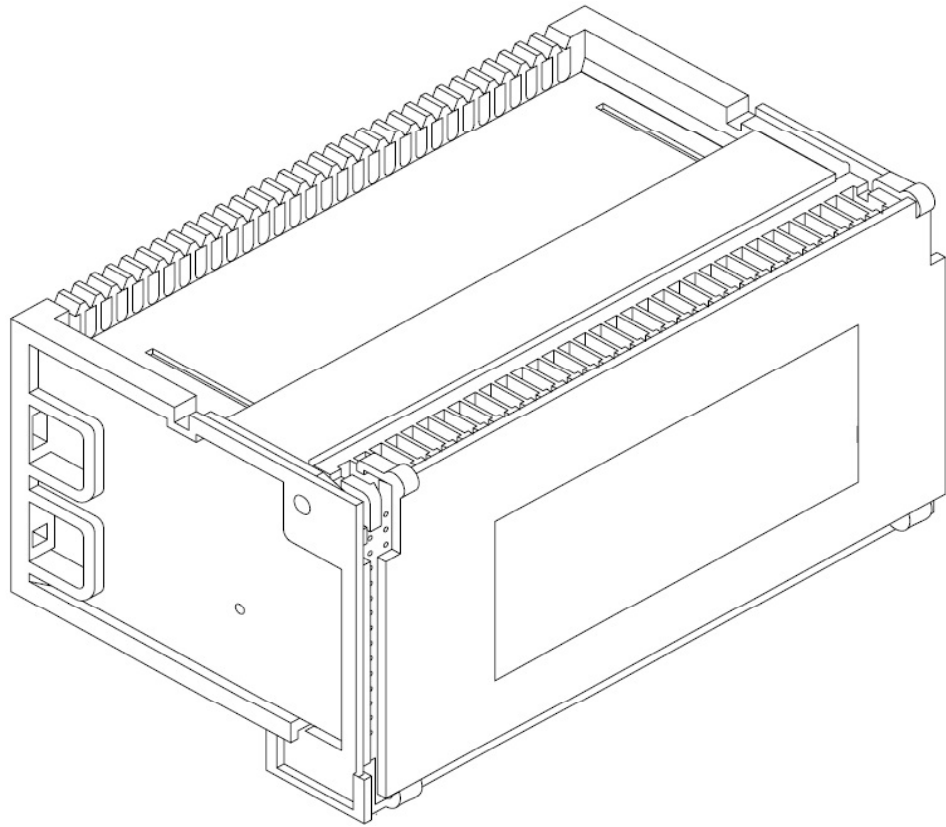

ULTIMATE 512 BR STYLE MDF BLOCK
BRS-0832-333-000-0
 128 PAIR, NON-CONNECTORIZED

CONNECTOR PIN DESIGNATION

Specifications	
Block Style	BR - TYPE 89
Pin Grid	08 by 32
Pairs	128
Contacts	256
Connector Style	Accepts 50 and 64 Pos Connectors
Connector Gender	N/A
Block Color	Gray
Material	Fiber Reinforced Polycarbonate
Overall Dimensions:	7 7/8" Wide
	3 1/2" Tall
	4 1/2" Deep