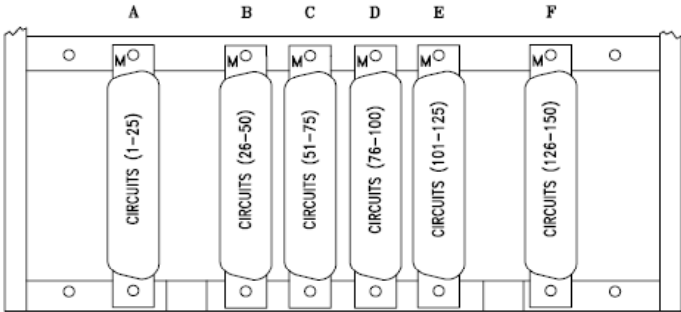

ULTIMATE 512 BR STYLE MDF BLOCK
BRS-1225-193-R00-1
 150 PAIR, 50 POS, MALE CONNECTORIZED

CONNECTOR PIN DESIGNATION

Specifications	
Block Style	BR - TYPE 89
Pin Grid	12 by 25
Pairs	150
Contacts	300
Connector Style	.085 Champ
Connector Gender	Male
Block Color	Gray
Material	Fiber Reinforced Polycarbonate
Overall Dimensions:	7 7/8" Wide
	3 1/2" Tall
	4 1/2" Deep