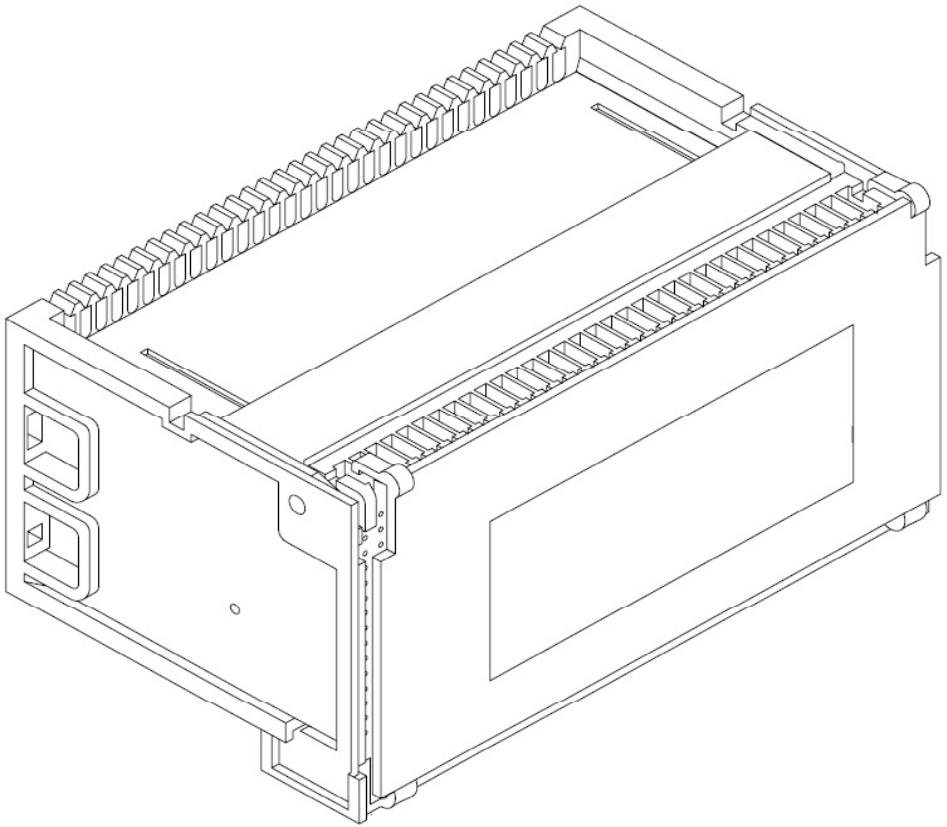

ULTIMATE 512 BR STYLE MDF BLOCK
BRS-1225-193-R00-1
 150 PAIR, 50 POS, MALE CONNECTORIZED

CONNECTOR PIN DESIGNATION

Specifications	
Block Style	BR - TYPE 89
Pin Grid	12 by 25
Pairs	150
Contacts	300
Connector Style	.085 Champ
Connector Gender	Male
Block Color	Gray
Material	Fiber Reinforced Polycarbonate
Overall Dimensions:	7 7/8" Wide
	3 1/2" Tall
	4 1/2" Deep