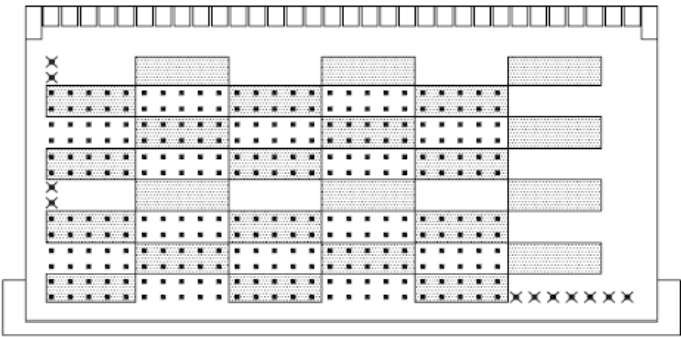

ULTIMATE 512 BR STYLE MDF BLOCK
BRS-1225-193-R00-1
 150 PAIR, 50 POS, MALE CONNECTORIZED

CONNECTOR PIN DESIGNATION

Specifications	
Block Style	BR - TYPE 89
Pin Grid	12 by 25
Pairs	150
Contacts	300
Connector Style	.085 Champ
Connector Gender	Male
Block Color	Gray
Material	Fiber Reinforced Polycarbonate
Overall Dimensions:	7 7/8" Wide
	3 1/2" Tall
	4 1/2" Deep