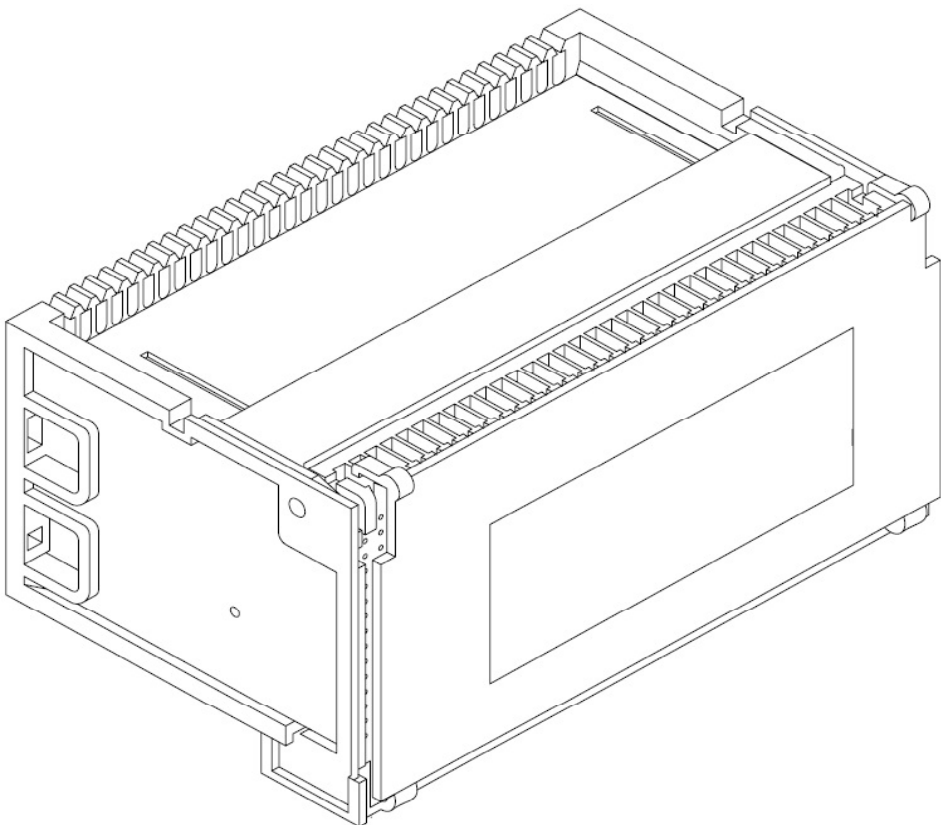

ULTIMATE 512 BR STYLE MDF BLOCK
BRS-1625-296-W00-1
 200 PAIR, 50 POS, FEMALE CONNECTORIZED

Specifications	
Block Style	BR - TYPE 89
Pin Grid	16 by 25
Pairs	200
Contacts	400
Connector Style	.085 Champ
Connector Gender	Female
Block Color	Gray
Material	Fiber Reinforced Polycarbonate
Overall Dimensions:	7 7/8" Wide
	3 1/2" Tall
	4 1/2" Deep