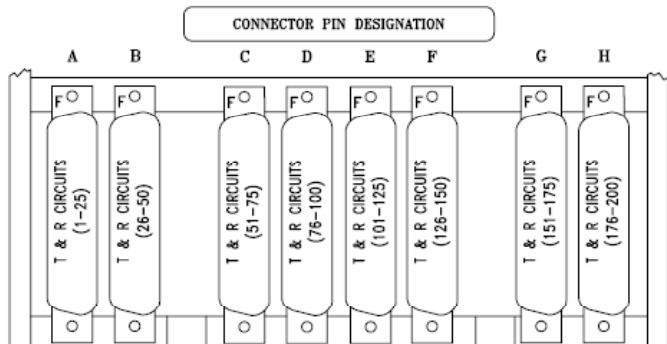

ULTIMATE 512 BR STYLE MDF BLOCK
BRS-1625-296-W00-1
 200 PAIR, 50 POS, FEMALE CONNECTORIZED

Specifications	
Block Style	BR - TYPE 89
Pin Grid	16 by 25
Pairs	200
Contacts	400
Connector Style	.085 Champ
Connector Gender	Female
Block Color	Gray
Material	Fiber Reinforced Polycarbonate
Overall Dimensions:	7 7/8" Wide
	3 1/2" Tall
	4 1/2" Deep