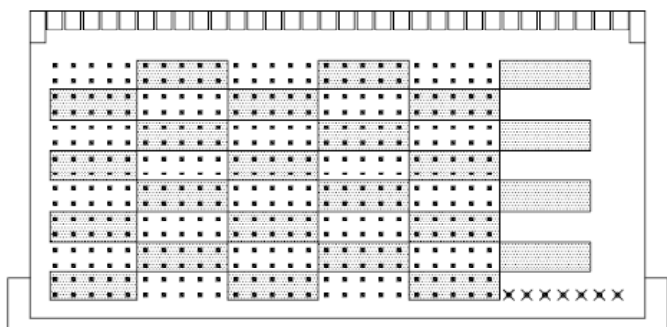

ULTIMATE 512 BR STYLE MDF BLOCK
BRS-1625-296-W00-1
 200 PAIR, 50 POS, FEMALE CONNECTORIZED

Specifications	
Block Style	BR - TYPE 89
Pin Grid	16 by 25
Pairs	200
Contacts	400
Connector Style	.085 Champ
Connector Gender	Female
Block Color	Gray
Material	Fiber Reinforced Polycarbonate
Overall Dimensions:	7 7/8" Wide
	3 1/2" Tall
	4 1/2" Deep