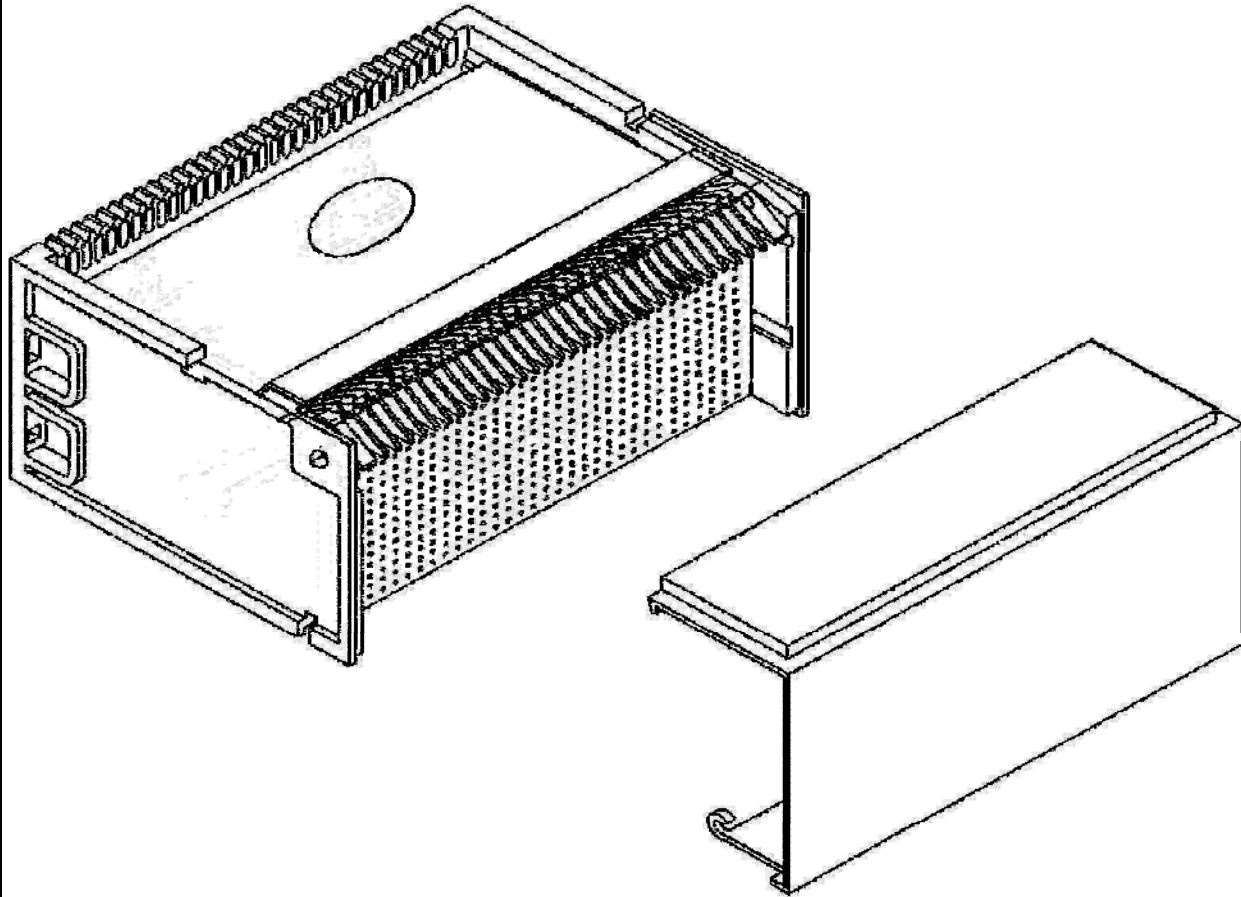

ULTIMATE 512 FR STYLE MDF BLOCK
FR-0824-333-000-0
 96 PAIR, NON-CONNECTORIZED BLOCK

CONNECTOR PIN DESIGNATION

CSI Technologies Inc.
 73 Daniel Webster Hwy.
 Belmont, NH. 03837
 USA

Tel: 1-(877) 671-2218
 Fax: (603)524-3735
 Email: customerservice@gotocsitech.com

Specifications	
Block Style	FR - TYPE 89
Pin Grid	8 by 24
Pairs	96
Contacts	192
Connector Style	Accepts 50 and 64 Pos Connectors
Connector Gender	N/A
Block Color	Black
Material	Fiber Reinforced Polycarbonate
Overall Dimensions:	7 7/8" Wide
	3 1/2" Tall
	5 5/8" Deep