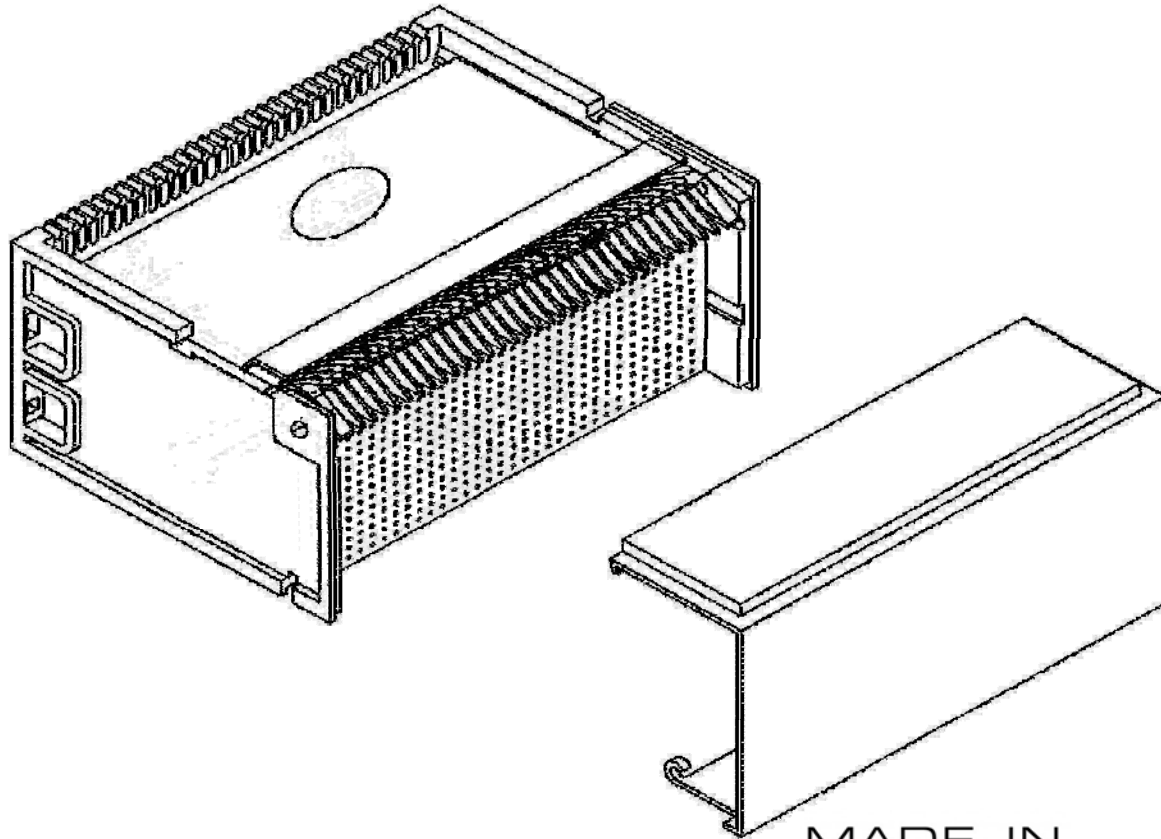

ULTIMATE 512 FR STYLE MDF BLOCK
FR-0826-341-000-0
 104 PAIR, NON-CONNECTORIZED BLOCK

CONNECTOR PIN DESIGNATION

Specifications	
Block Style	FR - TYPE 89
Pin Grid	8 by 26
Pairs	104
Contacts	208
Connector Style	Accepts 50 and 64 Pos Connectors
Connector Gender	N/A
Block Color	Black
Material	Fiber Reinforced Polycarbonate
Overall Dimensions:	7 7/8" Wide
	3 1/2" Tall
	5 5/8" Deep