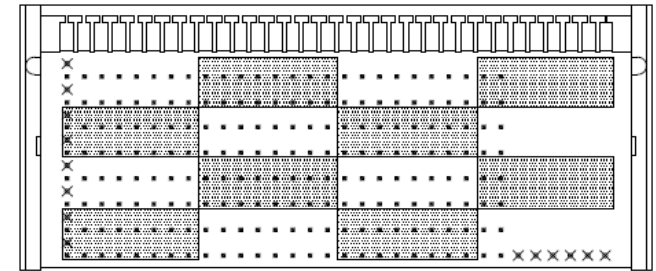

ULTIMATE 512 FR STYLE MDF BLOCK
FR-0826-341-000-0
 104 PAIR, NON-CONNECTORIZED BLOCK

CONNECTOR PIN DESIGNATION

Specifications	
Block Style	FR - TYPE 89
Pin Grid	8 by 26
Pairs	104
Contacts	208
Connector Style	Accepts 50 and 64 Pos Connectors
Connector Gender	N/A
Block Color	Black
Material	Fiber Reinforced Polycarbonate
Overall Dimensions:	7 7/8" Wide
	3 1/2" Tall
	5 5/8" Deep