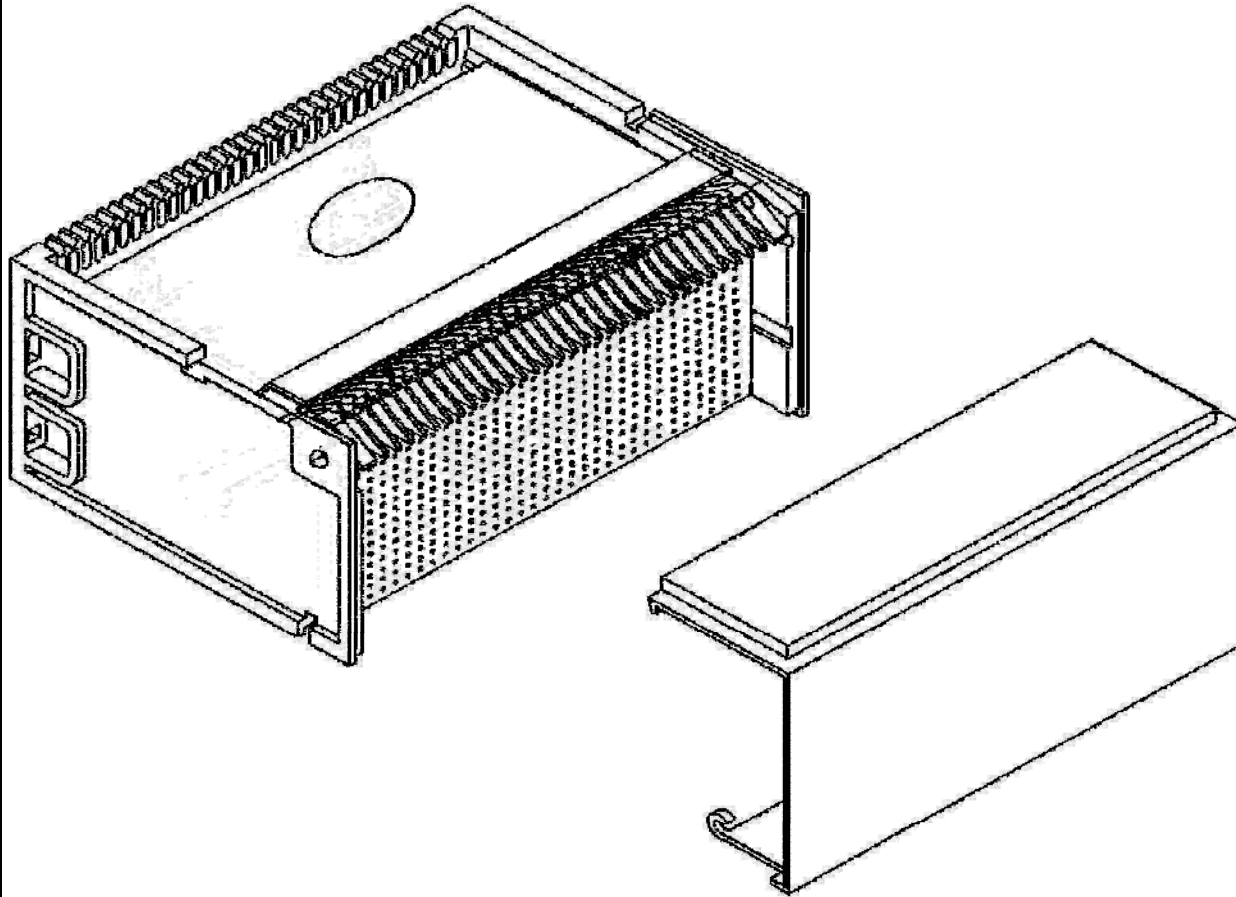

ULTIMATE 512 FR STYLE MDF BLOCK
FR-0832-341-000-0
 128 PAIR, NON-CONNECTORIZED BLOCK

CONNECTOR PIN DESIGNATION

Specifications	
Block Style	FR - TYPE 89
Pin Grid	8 by 32
Pairs	128
Contacts	256
Connector Style	Accepts 50 and 64 Pos Connectors
Connector Gender	N/A
Block Color	Black
Material	Fiber Reinforced Polycarbonate
Overall Dimensions:	7 7/8" Wide
	3 1/2" Tall
	5 5/8" Deep