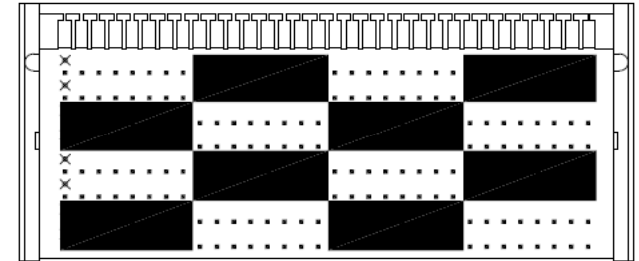

ULTIMATE 512 FR STYLE MDF BLOCK
FR-0832-341-000-0
 128 PAIR, NON-CONNECTORIZED BLOCK

CONNECTOR PIN DESIGNATION

Specifications	
Block Style	FR - TYPE 89
Pin Grid	8 by 32
Pairs	128
Contacts	256
Connector Style	Accepts 50 and 64 Pos Connectors
Connector Gender	N/A
Block Color	Black
Material	Fiber Reinforced Polycarbonate
Overall Dimensions:	7 7/8" Wide
	3 1/2" Tall
	5 5/8" Deep