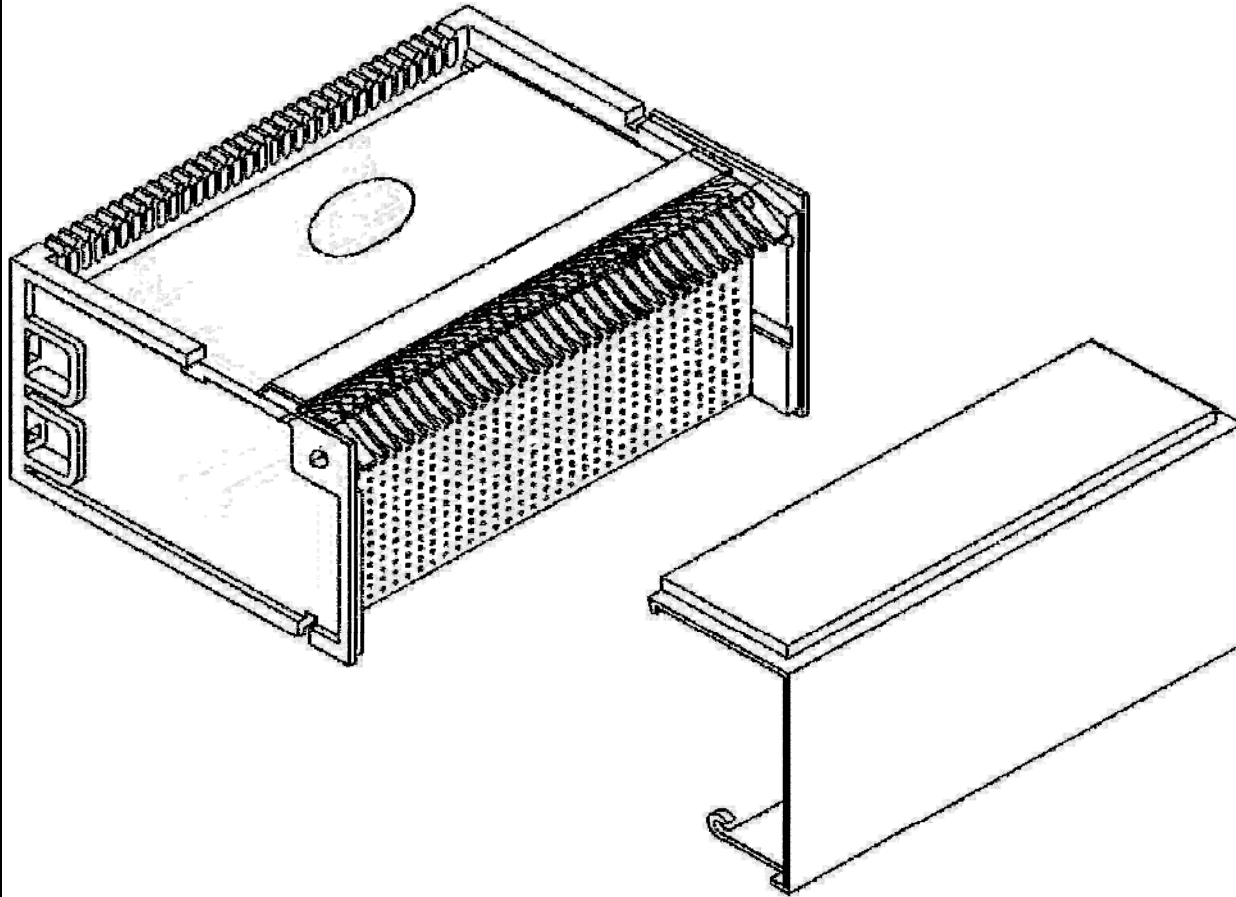

ULTIMATE 512 FR STYLE MDF BLOCK  
**FR-1032-271-126-0**  
 160 PAIR, 64POS, FEMALE CONNECTORIZED BLOCK

CSI Technologies Inc.  
 73 Daniel Webster Hwy.  
 Belmont, NH. 03837  
 USA

Tel: 1-(877) 671-2218  
 Fax: (603)524-3735  
 Email: [customerservice@gotocsitech.com](mailto:customerservice@gotocsitech.com)

| Specifications      |                                  |
|---------------------|----------------------------------|
| Block Style         | FR - TYPE 89                     |
| Pin Grid            | 10 by 32                         |
| Pairs               | 160                              |
| Contacts            | 320                              |
| Connector Style     | Accepts 50 and 64 Pos Connectors |
| Connector Gender    | N/A                              |
| Block Color         | Black                            |
| Material            | Fiber Reinforced Polycarbonate   |
| Overall Dimensions: | 7 7/8" Wide                      |
|                     | 3 1/2" Tall                      |
|                     | 5 5/8" Deep                      |