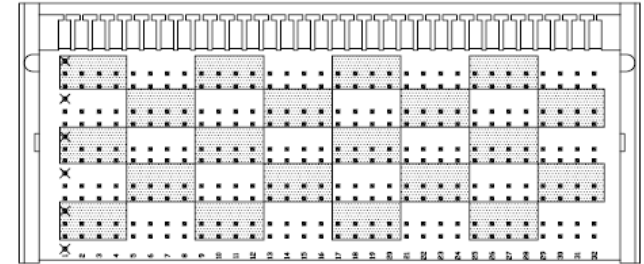

ULTIMATE 512 FR STYLE MDF BLOCK  
**FR-1032-271-126-0**  
 160 PAIR, 64POS, FEMALE CONNECTORIZED BLOCK

CSI Technologies Inc.  
 73 Daniel Webster Hwy.  
 Belmont, NH. 03837  
 USA

Tel: 1-(877) 671-2218  
 Fax: (603)524-3735  
 Email: [customerservice@gotocsitech.com](mailto:customerservice@gotocsitech.com)

| Specifications      |                                  |
|---------------------|----------------------------------|
| Block Style         | FR - TYPE 89                     |
| Pin Grid            | 10 by 32                         |
| Pairs               | 160                              |
| Contacts            | 320                              |
| Connector Style     | Accepts 50 and 64 Pos Connectors |
| Connector Gender    | N/A                              |
| Block Color         | Black                            |
| Material            | Fiber Reinforced Polycarbonate   |
| Overall Dimensions: | 7 7/8" Wide                      |
|                     | 3 1/2" Tall                      |
|                     | 5 5/8" Deep                      |