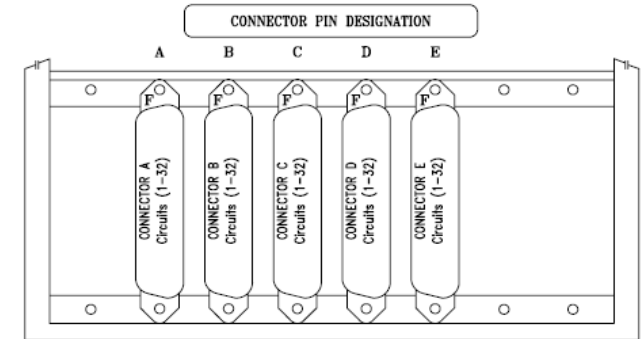

ULTIMATE 512 FR STYLE MDF BLOCK  
**FR-1032-271-126-0**  
 160 PAIR, 64POS, FEMALE CONNECTORIZED BLOCK

CSI Technologies Inc.  
 73 Daniel Webster Hwy.  
 Belmont, NH. 03837  
 USA

Tel: 1-(877) 671-2218  
 Fax: (603)524-3735  
 Email: [customerservice@gotocsitech.com](mailto:customerservice@gotocsitech.com)

| Specifications      |                                  |
|---------------------|----------------------------------|
| Block Style         | FR - TYPE 89                     |
| Pin Grid            | 10 by 32                         |
| Pairs               | 160                              |
| Contacts            | 320                              |
| Connector Style     | Accepts 50 and 64 Pos Connectors |
| Connector Gender    | N/A                              |
| Block Color         | Black                            |
| Material            | Fiber Reinforced Polycarbonate   |
| Overall Dimensions: | 7 7/8" Wide                      |
|                     | 3 1/2" Tall                      |
|                     | 5 5/8" Deep                      |