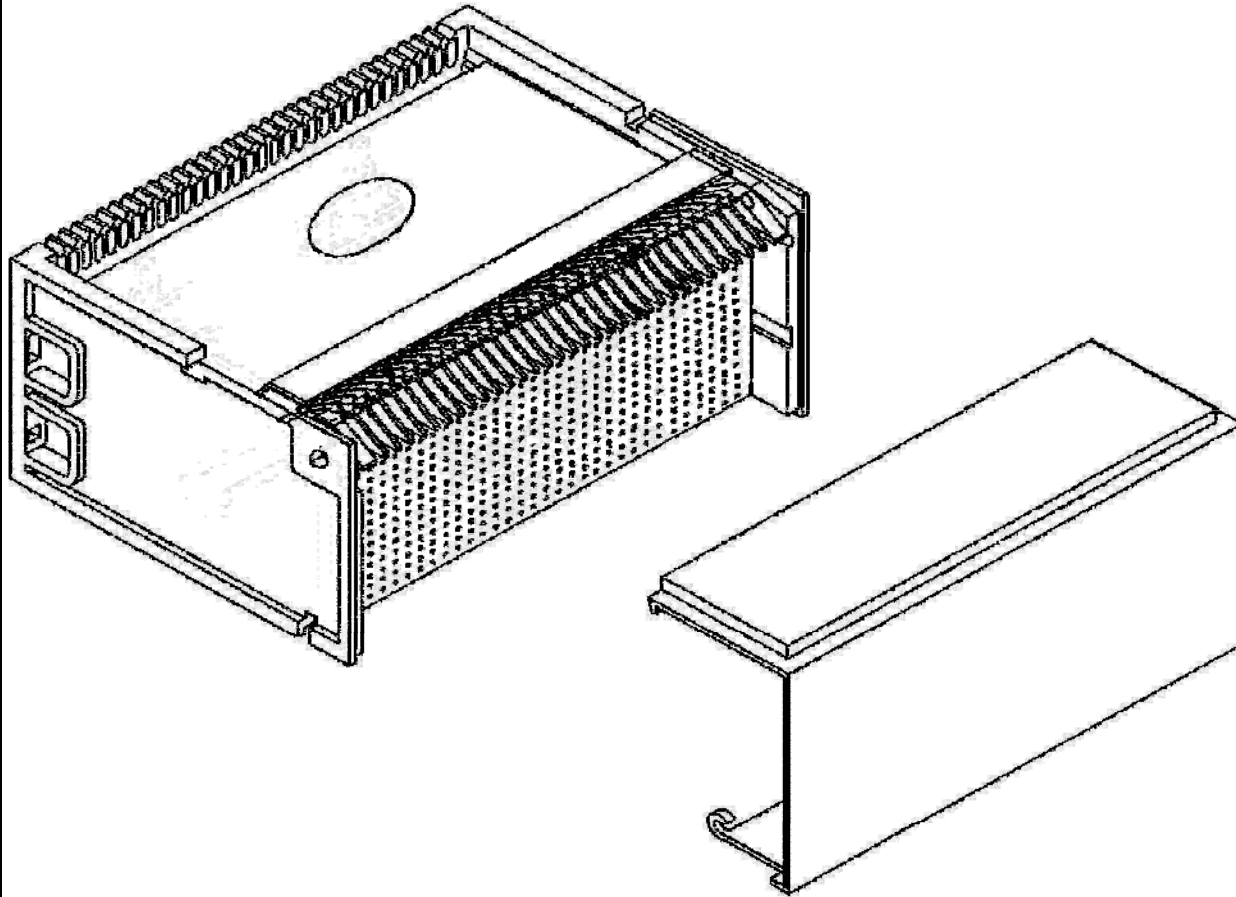

ULTIMATE 512 FR STYLE MDF BLOCK  
**FR-1232-321-000-0**  
 192 PAIR, NON-CONNECTORIZED BLOCK

CONNECTOR PIN DESIGNATION

Specifications	
Block Style	FR - TYPE 89
Pin Grid	12 by 32
Pairs	192
Contacts	384
Connector Style	Accepts 50 and 64 Pos Connectors
Connector Gender	N/A
Block Color	Black
Material	Fiber Reinforced Polycarbonate
Overall Dimensions:	7 7/8" Wide
	3 1/2" Tall
	5 5/8" Deep