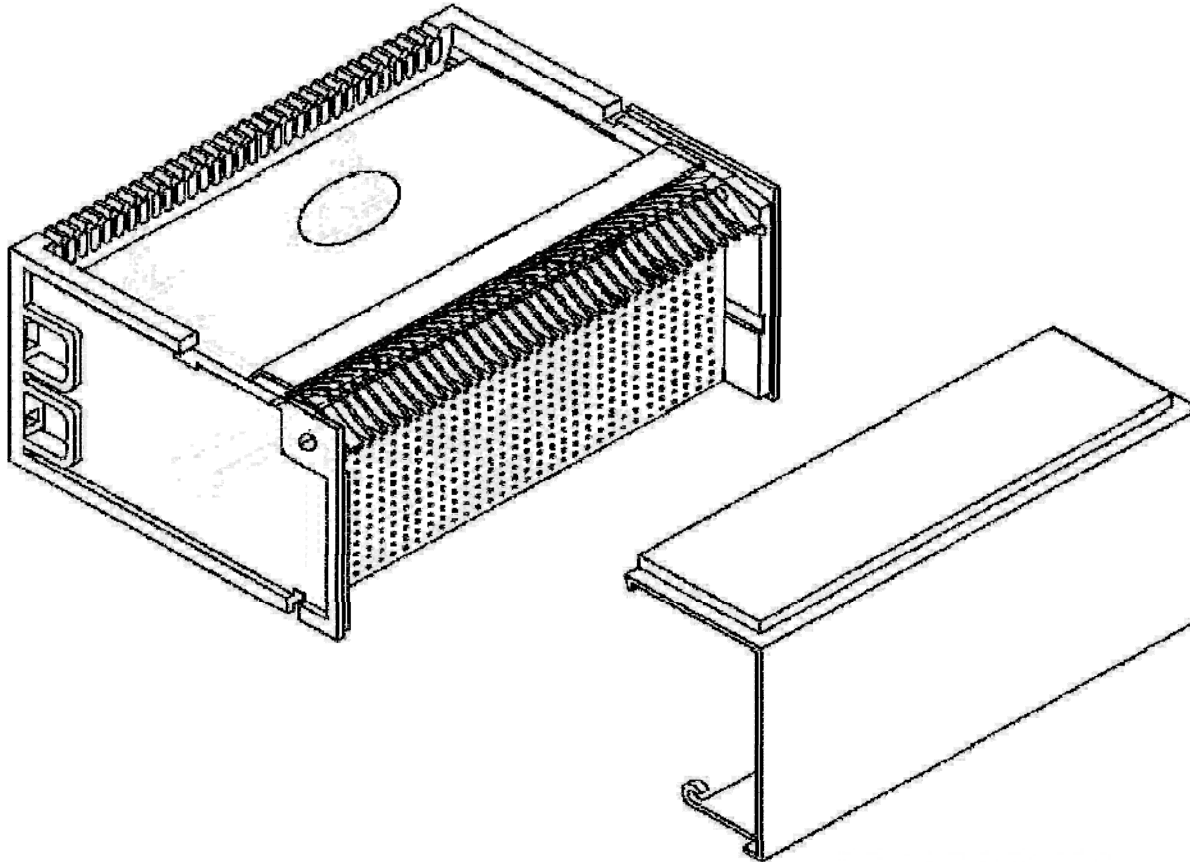

ULTIMATE 512 FR STYLE MDF BLOCK
FR-1232-351-000-0
 192 PAIR, NON-CONNECTORIZED BLOCK

CONNECTOR PIN DESIGNATION

Specifications	
Block Style	FR - TYPE 89
Pin Grid	12 by 32
Pairs	192
Contacts	384
Connector Style	Accepts 50 and 64 Pos Connectors
Connector Gender	N/A
Block Color	Black
Material	Fiber Reinforced Polycarbonate
Overall Dimensions:	7 7/8" Wide
	3 1/2" Tall
	5 5/8" Deep