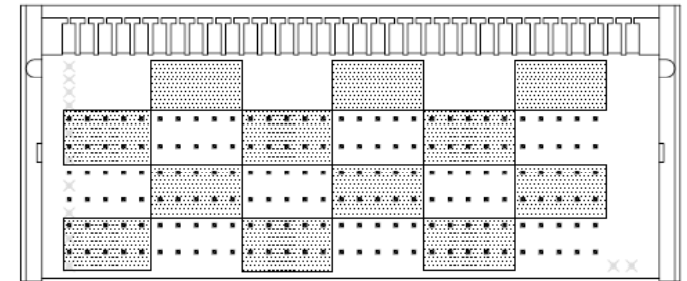

ULTIMATE 512 FR STYLE MDF BLOCK
FR-1232-351-000-0
 192 PAIR, NON-CONNECTORIZED BLOCK

CONNECTOR PIN DESIGNATION

Specifications	
Block Style	FR - TYPE 89
Pin Grid	12 by 32
Pairs	192
Contacts	384
Connector Style	Accepts 50 and 64 Pos Connectors
Connector Gender	N/A
Block Color	Black
Material	Fiber Reinforced Polycarbonate
Overall Dimensions:	7 7/8" Wide
	3 1/2" Tall
	5 5/8" Deep