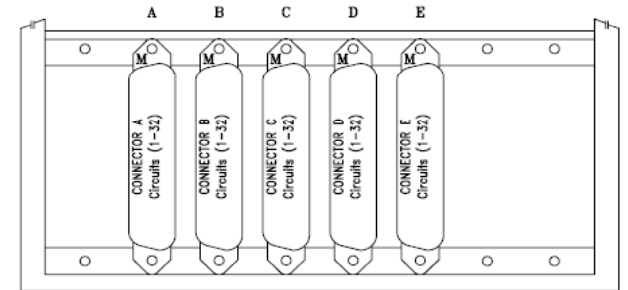

ULTIMATE 512 FR STYLE MDF BLOCK
FRG-1032-171-130-0
 160 PAIR, 64POS, MALE , CONNECTORIZED BLOCK

CONNECTOR PIN DESIGNATION

Specifications

Block Style	FR - TYPE 89
Pin Grid	10 by 32
Pairs	160
Contacts	320
Connector Style	64 Pos Connectors
Connector Gender	Male
Block Color	Gray
Material	Fiber Reinforced Polycarbonate
Overall Dimensions:	7 7/8" Wide
	3 1/2" Tall
	5 5/8" Deep