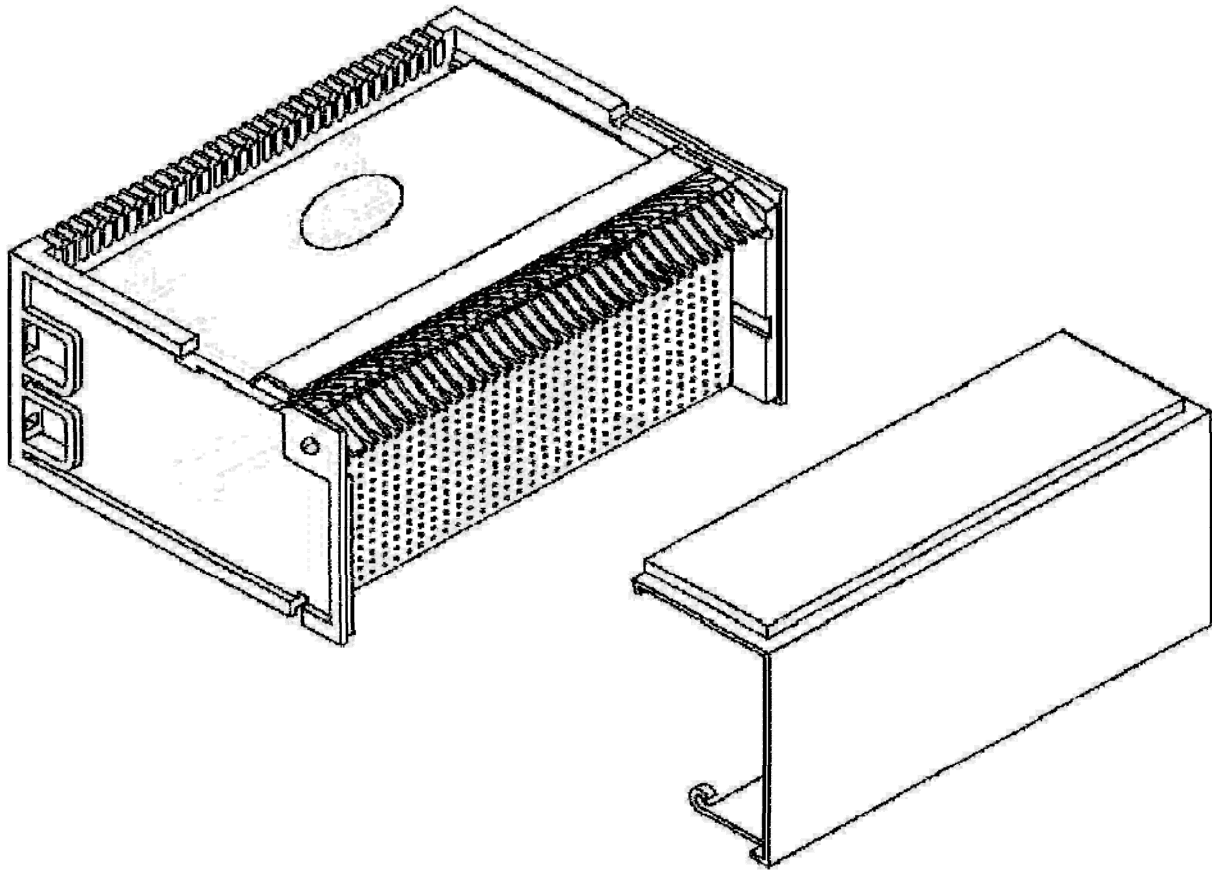

ULTIMATE 512 FR STYLE MDF BLOCK
FRG-1032-171-130-0
 160 PAIR, 64POS, MALE , CONNECTORIZED BLOCK

CONNECTOR PIN DESIGNATION

Specifications

Block Style	FR - TYPE 89
Pin Grid	10 by 32
Pairs	160
Contacts	320
Connector Style	64 Pos Connectors
Connector Gender	Male
Block Color	Gray
Material	Fiber Reinforced Polycarbonate
Overall Dimensions:	7 7/8" Wide
	3 1/2" Tall
	5 5/8" Deep