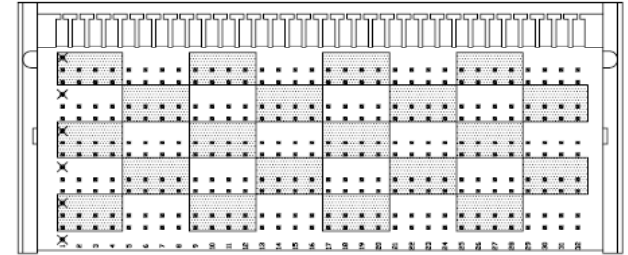

ULTIMATE 512 FR STYLE MDF BLOCK
FRG-1032-171-130-0
 160 PAIR, 64POS, MALE , CONNECTORIZED BLOCK

CONNECTOR PIN DESIGNATION

Specifications

Block Style	FR - TYPE 89
Pin Grid	10 by 32
Pairs	160
Contacts	320
Connector Style	64 Pos Connectors
Connector Gender	Male
Block Color	Gray
Material	Fiber Reinforced Polycarbonate
Overall Dimensions:	7 7/8" Wide
	3 1/2" Tall
	5 5/8" Deep